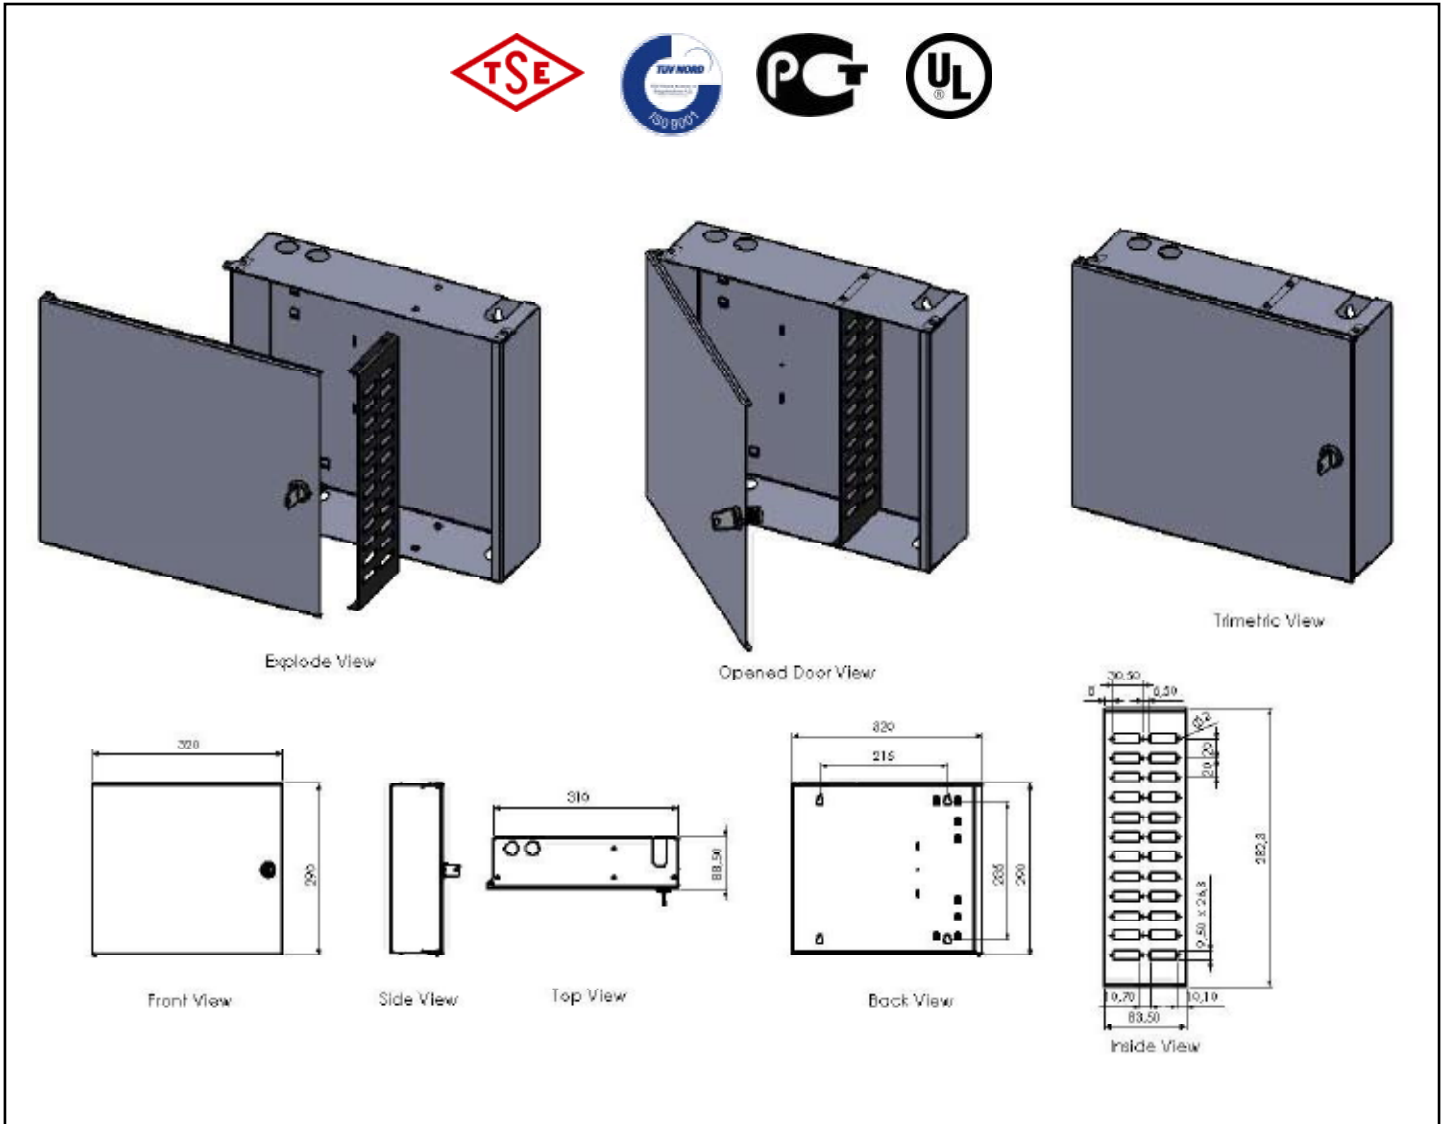

Material Definition and Properties , Thicknesses and Shipment Configuration

Part Definition	Material thickness	Material definition & properties	Shipment Configuration
Main Chassis	1,2 mm	DIN EN 10130 - 99 EREGLI DC-01 6112 CRS	1 ea.
Top Cover Plate	1,2mm	DIN EN 10130 - 99 EREGLI DC-01 6112 CRS	1 ea.
In side panel	1,5 mm	DIN EN 10130 - 99 EREGLI DC-01 6112 CRS	1 ea.

24 Port ST 19" Wall Mounting Fiber Optic

TECHNICAL DRAWINGS

24PortST 19" Wall Mounting Type Fiber Optic	
Order No	Product Definition
M66FBOX24ST	24 port ST wall mounting fiber optic termination box

Shipping Data				
Order No	Quantity	Shipping Dimension (palette) WxHxD	Net Weight (kg)	Gross Weight (kg)
M66FBOX24ST	6	545x425x400	19,20	20,50

24 Port SC Dublex 19" Wall Mounting Fiber Optic

TECHNICAL DRAWINGS

24 Port SC Dublex 19" Wall Mounting Type Fiber Optic	
Order No	Product Definition
M66FBOX24SC D	24 port SC -dublex wall mounting fiber optic termination box

Shipping Data				
Order No	Quantity	Shipping Dimension (palette) WxHxD	Net Weight (kg)	Gross Weight (kg)
M66FBOX24SC D	6	545x425x400	19,20	25,00

24 Port SC Simplex 19" Wall Mounting Fiber Optic

TECHNICAL DRAWINGS