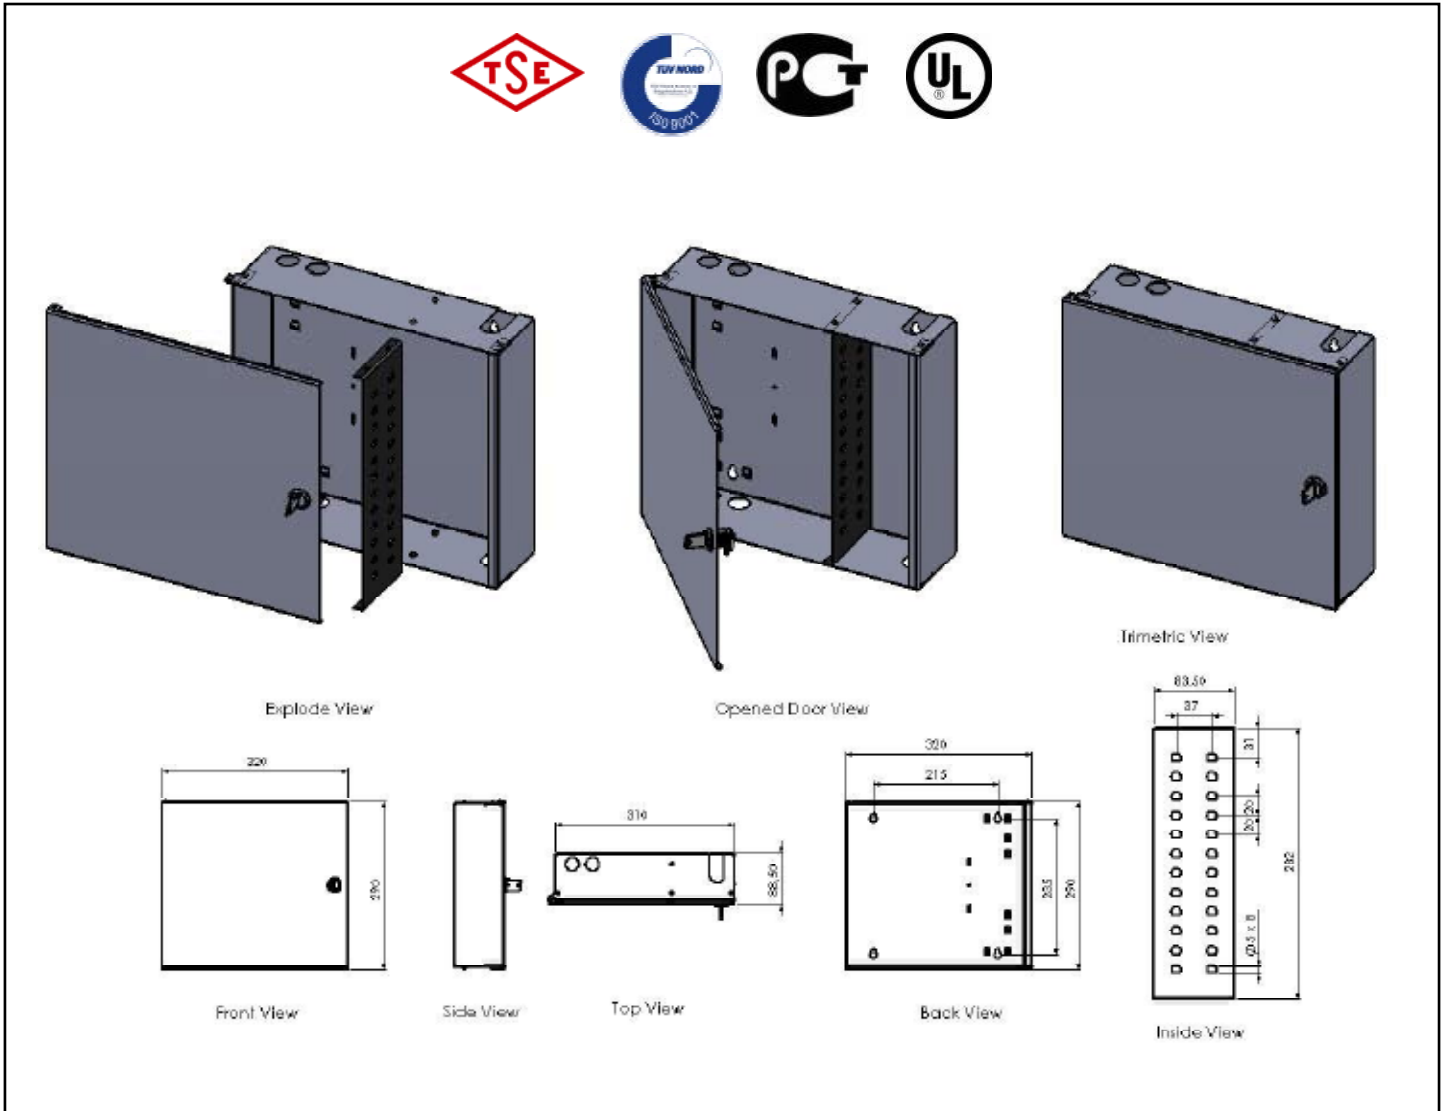

Material Definition and Properties , Thicknesses and Shipment Configuration

Part Definition	Material thickness	Material definition & properties	Shipment Configuration
Main Chassis	1,2 mm	DIN EN 10130 - 99 EREGLI DC-01 6112 CRS	1 ea.
Top Cover Plate	1,2mm	DIN EN 10130 - 99 EREGLI DC-01 6112 CRS	1 ea.
In side panel	1,5 mm	DIN EN 10130 - 99 EREGLI DC-01 6112 CRS	1 ea.

24 Port SC Dublex 19" Wall Mounting Fiber Optic

TECHNICAL DRAWINGS

24 Port SC Dublex 19" Wall Mounting Type Fiber Optic	
Order No	Product Definition
M66FBOX24SC D	24 port SC -dublex wall mounting fiber optic termination box

Shipping Data				
Order No	Quantity	Shipping Dimension (palette) WxHxD	Net Weight (kg)	Gross Weight (kg)
M66FBOX24SC D	6	545x425x400	19,20	25,00

24 Port SC Simplex 19" Wall Mounting Fiber Optic

TECHNICAL DRAWINGS

24 Port SC Simplex 19" Wall Mounting Type Fiber Optic	
Order No	Product Definition
M66FBOX24SC S	24 port SC-simplex wall mounting fiber optic termination box

Shipping Data				
Order No	Quantity	Shipping Dimension (palette) WxHxD	Net Weight (kg)	Gross Weight (kg)
M66FBOX24SC S	6	545x425x400	19,20	25,00