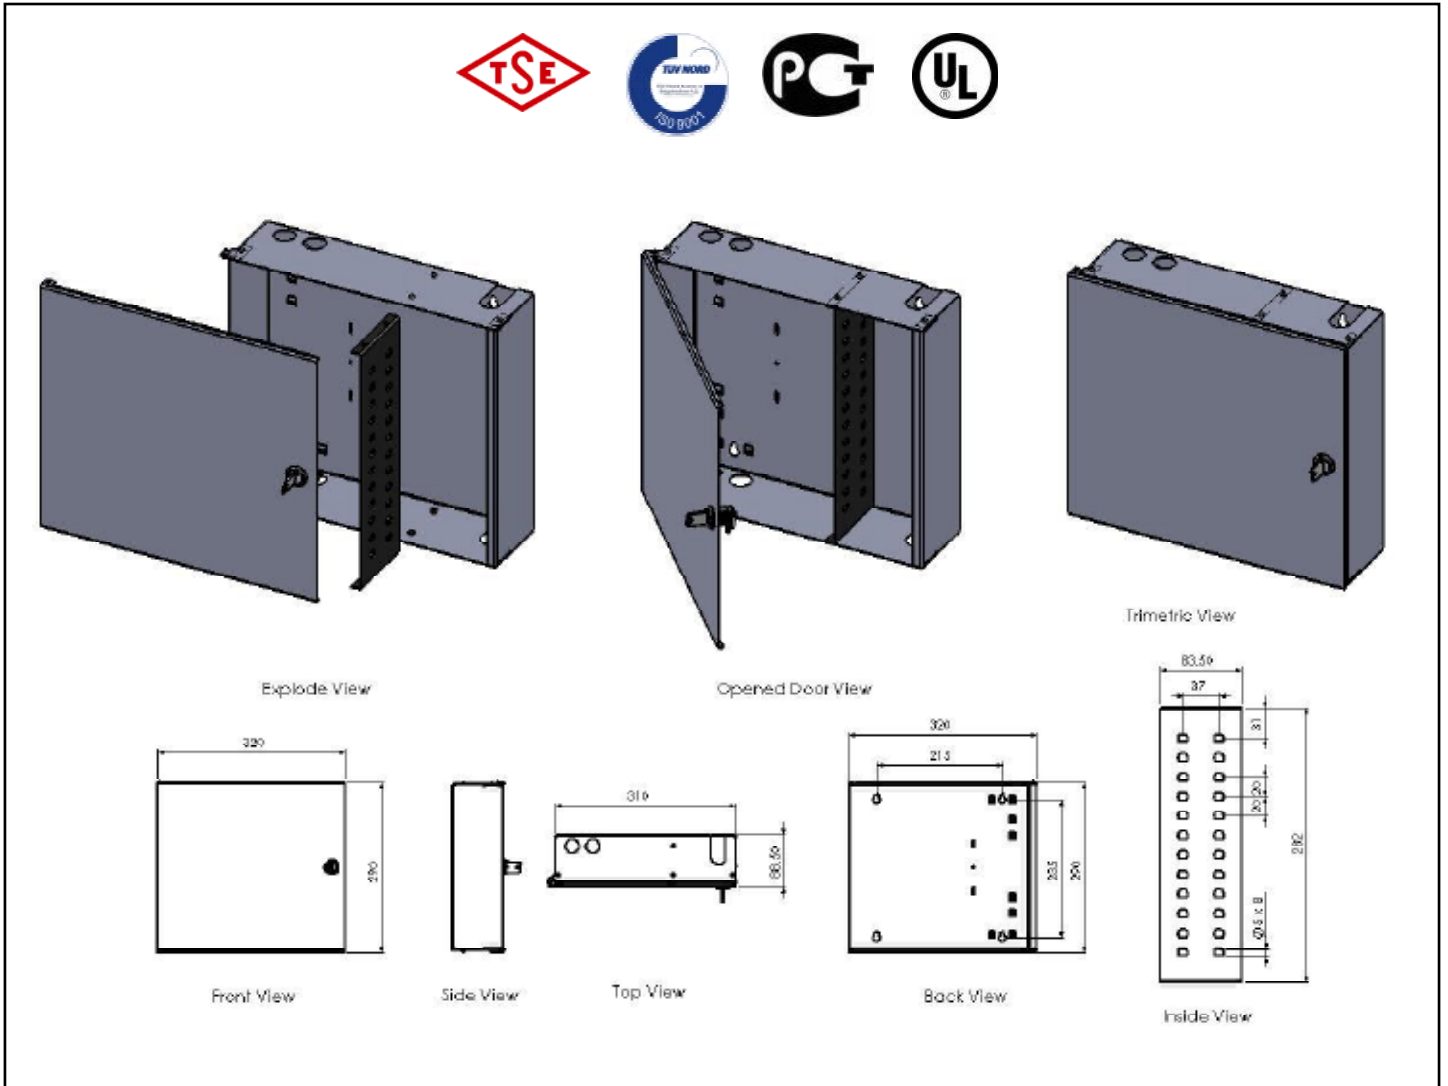

19" Wall Mounting type Fiber optic termination box

FEATURES

It is designed for fiber optic termination. ST, SC, LC connector plates are available.
 Standard colour is Ral9005 black. Ral7035 white colour is also possible. Unless noted otherwise it is shipped in black-Ral9005.
 Lockable front door
 Shipment configuration is 1 ea. PG16 plug and 1 ea. plastic cable organiser.
 Cable clamps on the inner surface

Material Definition and Properties , Thicknesses and Shipment Configuration

Part Definition	Material thickness	Material definition & properties	Shipment Configuration
Main Chassis	1,2 mm	DIN EN 10130 - 99 EREGLI DC-01 6112 CRS	1 ea.
Top Cover Plate	1,2mm	DIN EN 10130 - 99 EREGLI DC-01 6112 CRS	1 ea.
In side panel	1,5 mm	DIN EN 10130 - 99 EREGLI DC-01 6112 CRS	1 ea.

24 Port ST 19" Wall Mounting Fiber Optic

TECHNICAL DRAWINGS

24PortST 19" Wall Mounting Type Fiber Optic	
Order No	Product Definition
M66FBOX24ST	24 port ST wall mounting fiber optic termination box

Shipping Data				
Order No	Quantity	Shipping Dimension (palette) WxHxD	Net Weight (kg)	Gross Weight (kg)
M66FBOX24ST	6	545x425x400	19,20	20,50

24 Port SC Dublex 19" Wall Mounting Fiber Optic

TECHNICAL DRAWINGS

24 Port SC Dublex 19" Wall Mounting Type Fiber Optic	
Order No	Product Definition
M66FBOX24SC D	24 port SC -dublex wall mounting fiber optic termination box