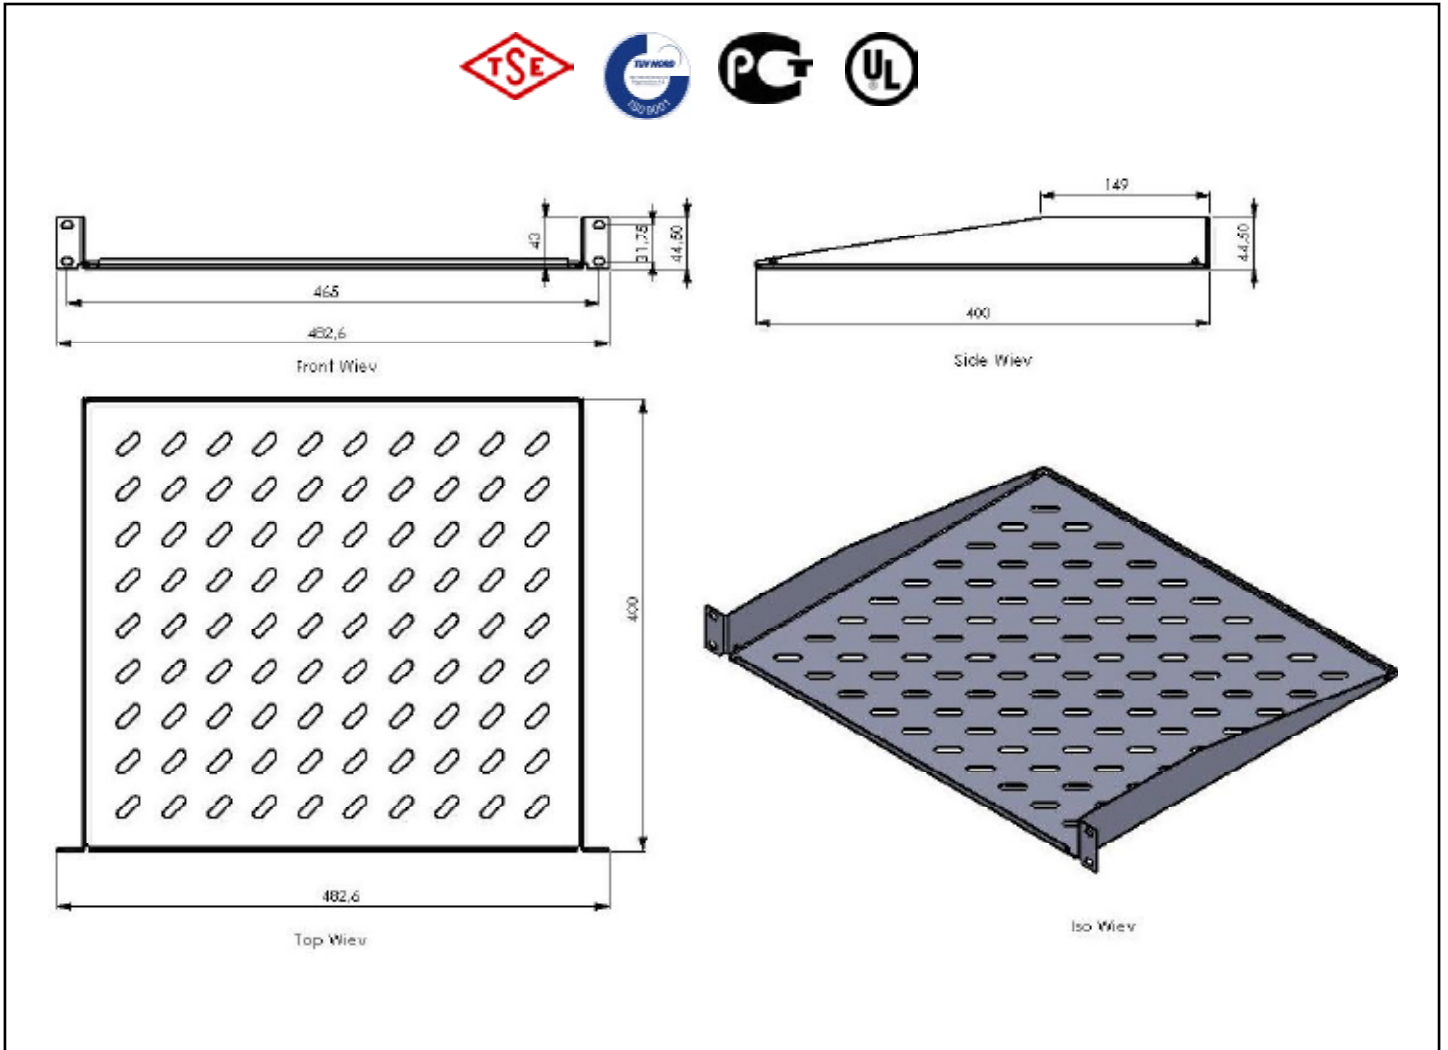

1U 19" Rack Mount Shelves D=300 mm

TECHNICAL DRAWINGS

1U19' Rack Mount Shelves		
Order No	Product Definition	Dimensions (wxdxh) mm
E44RAK30	1U 19" Rack Mount Shelf depth=300 mm	483x300x44

Shipping Data				
Order No	Quantity	Shipping Dimension (palette) WxHxD	Net Weight (kg)	Gross Weight (kg)
E44RAK30	9	545x445x400	17,10	18,20

1U 19" Rack Mount Shelves D=400 mm

TECHNICAL DRAWINGS

1U19" Rack Mount Shelves		
Order No	Product Definition	Dimensions (wxdxh) mm
E44RAK40	1U 19" Rack Mount Shelf depth=400 mm	483x400x44

Shipping Data				
Order No	Quantity	Shipping Dimension (palette) WxHxD	Net Weight (kg)	Gross Weight (kg)
E44RAK40	7	545x445x400	17,50	19,00