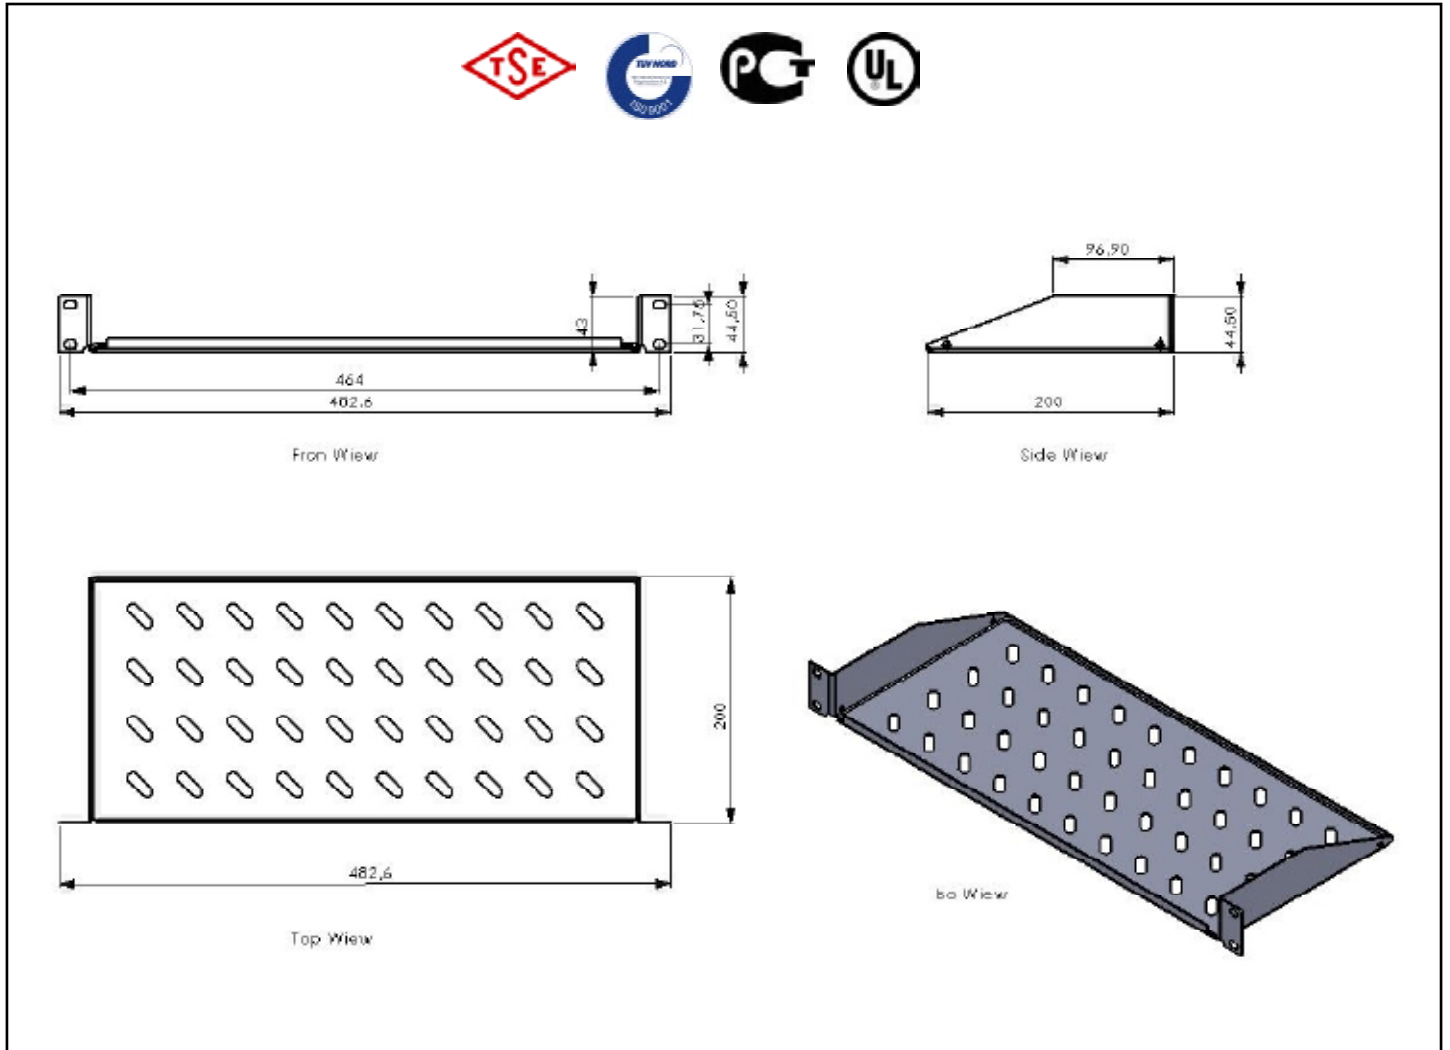

1U 19" Rack Mount Shelves / D=200 / D=250 / D=300 mm / D=400 mm

FEATURES

19" rack mount Vented
Easy to fix

COMPLIANCES

UL and cUL
Load Carrying Capacity: 50 kg
Surface Treatment: Fosfat coating
Painting: Ral7035 / Ral9005

Material Definition and Properties , Thicknesses and Shipment Configuration

Part Definition	Material thickness	Material definition & properties	Shipment Configuration
1U 19" Rack Mount Shelf	1,2 mm	DIN EN 10130 - 99 EREGLI DC-01 6112 CRS	1ea.

1U 19" Rack Mount Shelves D=200 mm

TECHNICAL DRAWINGS

1U19' Rack Mount Shelves		
Order No	Product Definition	Dimensions (wxdxh) mm
E44RAK20	1U 19" Rack Mount Shelf depth=200 mm	483x200x44

Shipping Data				
Order No	Quantity	Shipping Dimension (palette) WxHxD	Net Weight (kg)	Gross Weight (kg)
E44RAK20	9	545x445x400	11,70	14,00

1U 19" Rack Mount Shelves D=300 mm

TECHNICAL DRAWINGS

1U19' Rack Mount Shelves		
Order No	Product Definition	Dimensions (wxdxh) mm
E44RAK30	1U 19" Rack Mount Shelf depth=300 mm	483x300x44

Shipping Data				
Order No	Quantity	Shipping Dimension (palette) WxHxD	Net Weight (kg)	Gross Weight (kg)
E44RAK30	9	545x445x400	17,10	18,20