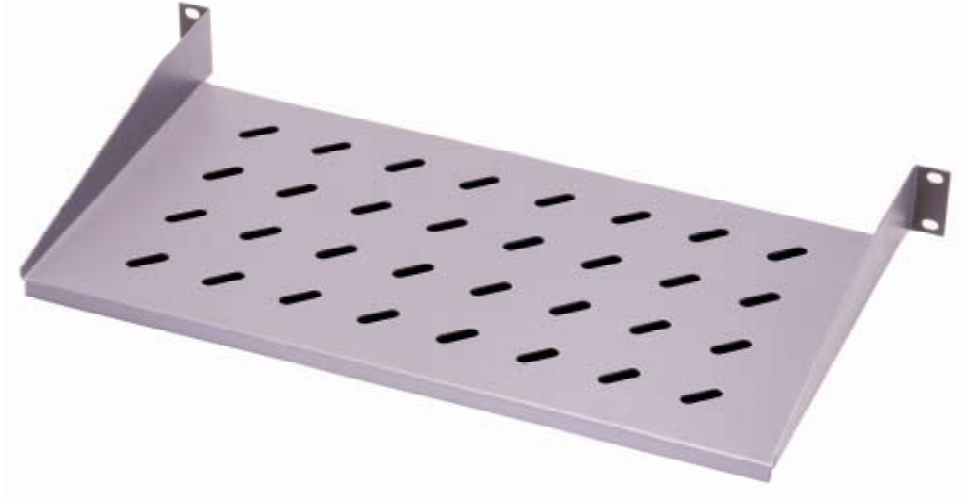

1U 19" Rack Mount Shelves / D=200 / D=250 / D=300 mm / D=400 mm

FEATURES

19" rack mount Vented
Easy to fix

COMPLIANCES

UL and cUL
Load Carrying Capacity: 50 kg
Surface Treatment: Fosfat coating
Painting: Ral7035 / Ral9005

STANDARDS

ISO 9001:2000
TSE:EN 61587-1 Mechanical Structures For Electronic Equipment - Tests For IEC 60917 And IEC 60297
Climatic and Environment:EN 61587-1/4.2, IEC60068-2-1, IEC60068-2-2, IEC60068-2-30,
Static Mechanical Load Lifting: EN61587-1/5.2.1
Static Mechanical Load Stiffness: EN61587-1/5.2.2
Dynamic Mechanical Load Vibration and Shock, Impact: EN61587-1/5.3.1, EN61587-1/5.3.3, IEC60068-2-6, IEC60068-2-27,
Flammability: EN61587-1/6.3

Material Definition and Properties , Thicknesses and Shipment Configuration

Part Definition	Material thickness	Material definition & properties	Shipment Configuration
1U 19" Rack Mount Shelf	1,2 mm	DIN EN 10130 - 99 EREGLI DC-01 6112 CRS	1ea.

1U 19" Rack Mount Shelves D=200 mm

TECHNICAL DRAWINGS

1U19' Rack Mount Shelves		
Order No	Product Definition	Dimensions (wxdxh) mm
E44RAK20	1U 19" Rack Mount Shelf depth=200 mm	483x200x44

Shipping Data				
Order No	Quantity	Shipping Dimension (palette) WxHxD	Net Weight (kg)	Gross Weight (kg)
E44RAK20	9	545x445x400	11,70	14,00