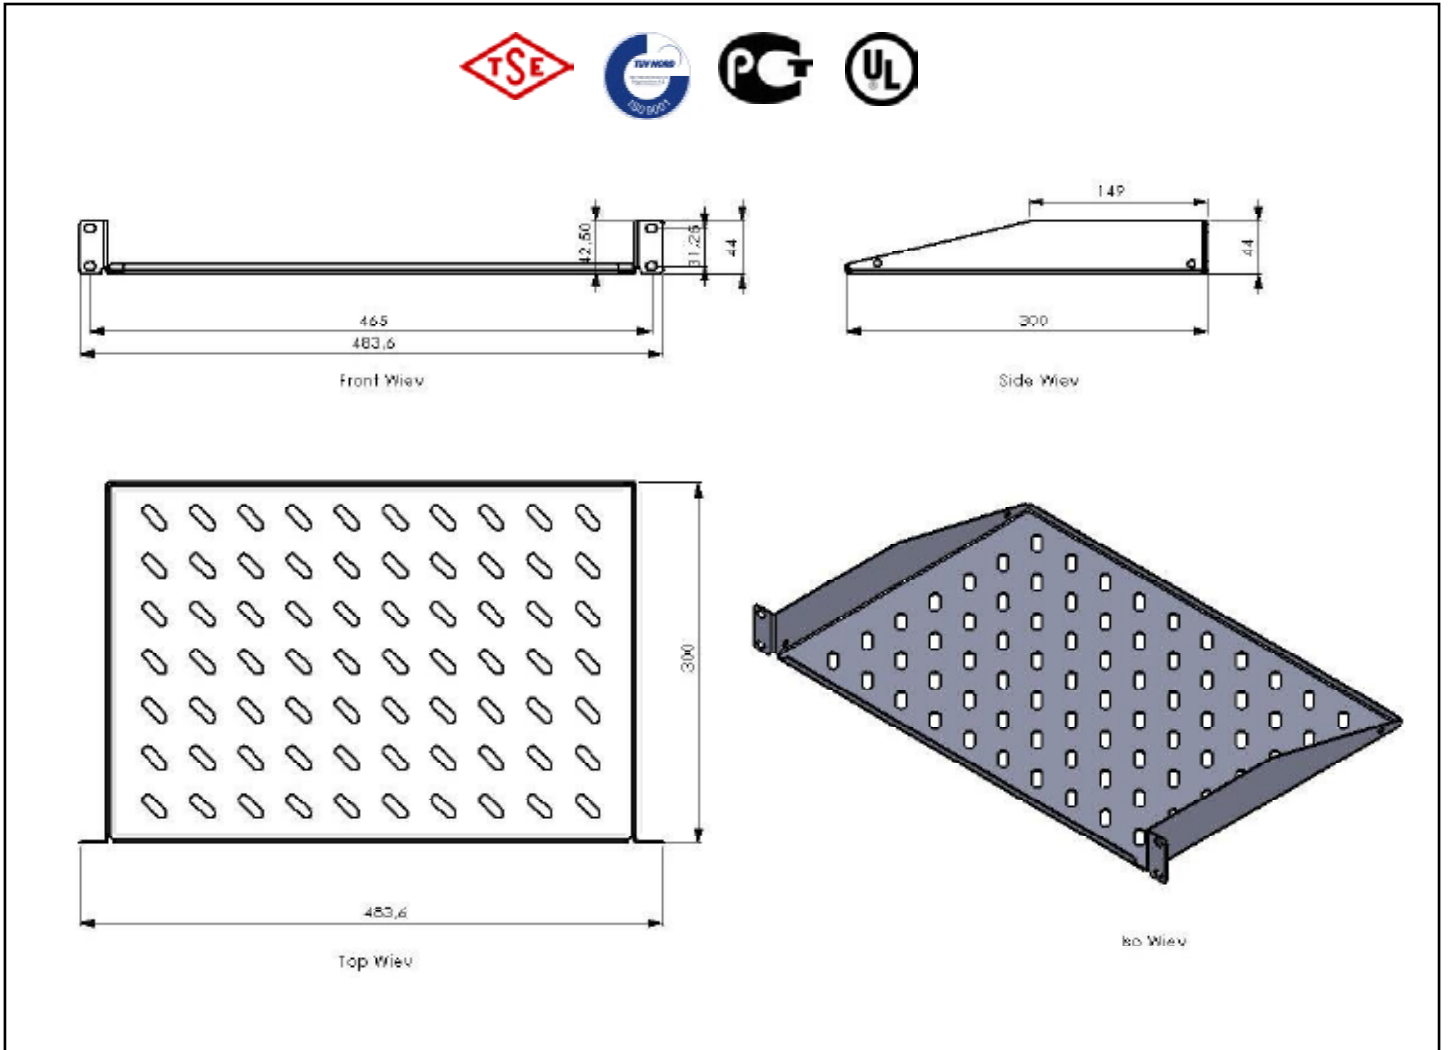

1U 19" Rack Mount Shelves D=200 mm

TECHNICAL DRAWINGS

1U19' Rack Mount Shelves		
Order No	Product Definition	Dimensions (wxdxh) mm
E44RAK20	1U 19" Rack Mount Shelf depth=200 mm	483x200x44

Shipping Data				
Order No	Quantity	Shipping Dimension (palette) WxHxD	Net Weight (kg)	Gross Weight (kg)
E44RAK20	9	545x445x400	11,70	14,00

1U 19" Rack Mount Shelves D=250 mm

TECHNICAL DRAWINGS

1U19" Rack Mount Shelves			Shipping Data				
Order No	Product Definition	Dimensions (wxdxh) mm	Order No	Quantity	Shipping Dimension (palette) WxHxD	Net Weight (kg)	Gross Weight (kg)
E44RAK25	1U 19" Rack Mount Shelf depth=250 mm	483x250x44	E44RAK25	9	545x445x400	14,04	16,00

1U 19" Rack Mount Shelves D=300 mm

TECHNICAL DRAWINGS

1U19' Rack Mount Shelves		
Order No	Product Definition	Dimensions (wxdxh) mm
E44RAK30	1U 19" Rack Mount Shelf depth=300 mm	483x300x44

Shipping Data				
Order No	Quantity	Shipping Dimension (palette) WxHxD	Net Weight (kg)	Gross Weight (kg)
E44RAK30	9	545x445x400	17,10	18,20

1U 19" Rack Mount Shelves D=400 mm

TECHNICAL DRAWINGS

1U19" Rack Mount Shelves		
Order No	Product Definition	Dimensions (wxdxh) mm
E44RAK40	1U 19" Rack Mount Shelf depth=400 mm	483x400x44

Shipping Data				
Order No	Quantity	Shipping Dimension (palette) WxHxD	Net Weight (kg)	Gross Weight (kg)
E44RAK40	7	545x445x400	17,50	19,00