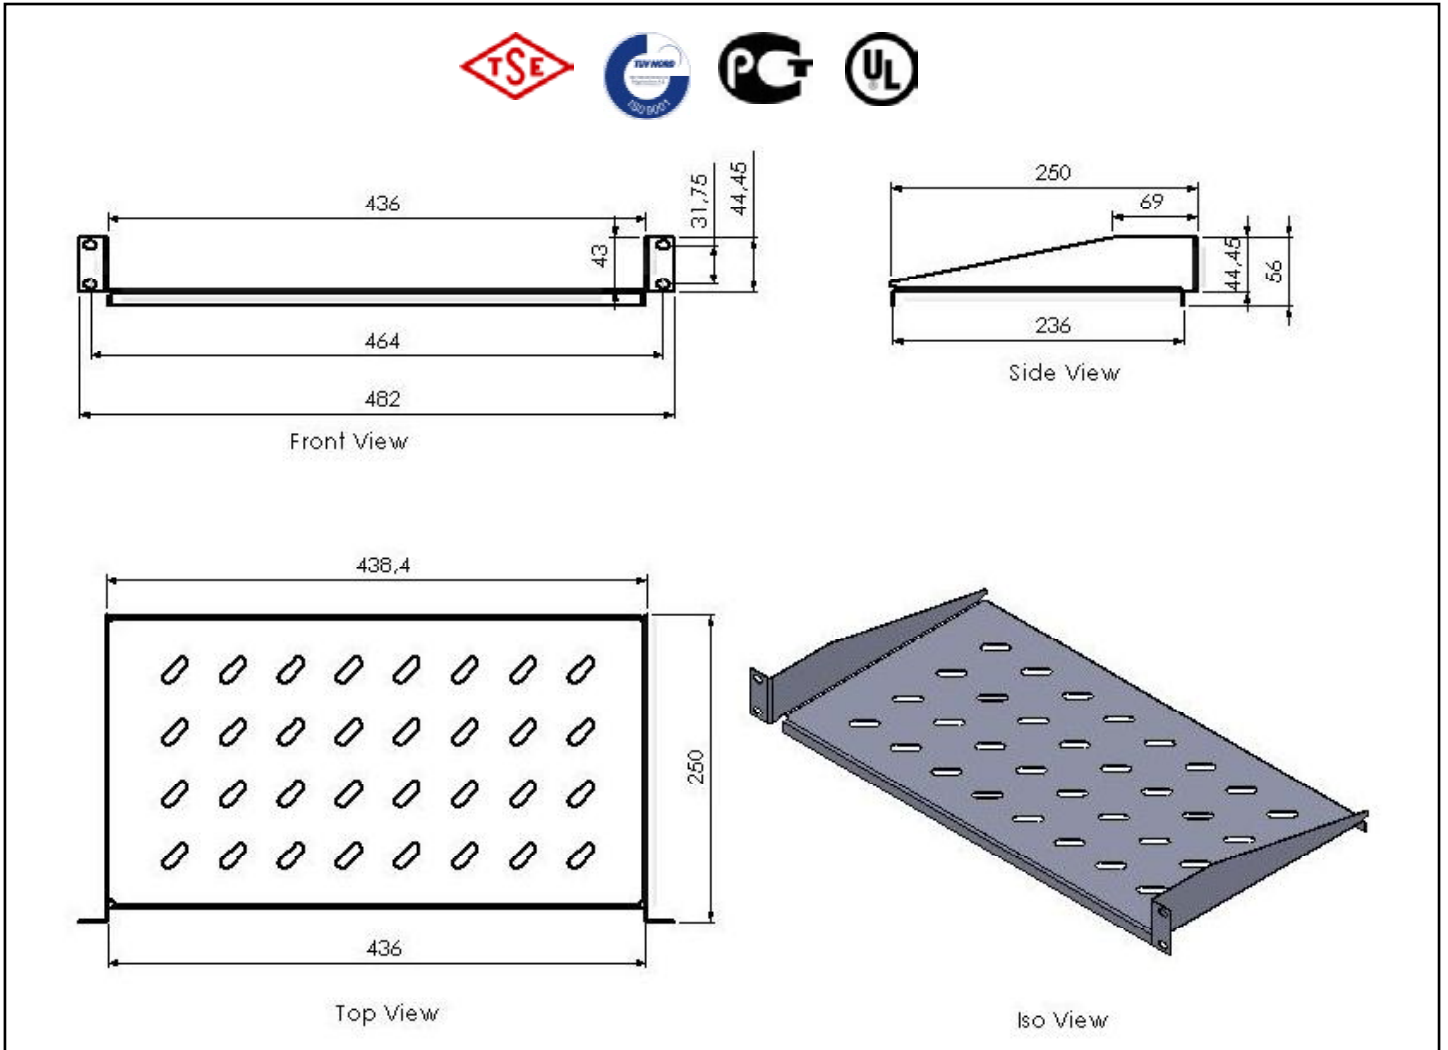

Material Definition and Properties , Thicknesses and Shipment Configuration

Part Definition	Material thickness	Material definition & properties	Shipment Configuration
1U 19" Rack Mount Shelf	1,2 mm	DIN EN 10130 - 99 EREGLI DC-01 6112 CRS	1ea.

1U 19" Rack Mount Shelves D=200 mm

TECHNICAL DRAWINGS

1U19' Rack Mount Shelves		
Order No	Product Definition	Dimensions (wxdxh) mm
E44RAK20	1U 19" Rack Mount Shelf depth=200 mm	483x200x44

Shipping Data				
Order No	Quantity	Shipping Dimension (palette) WxHxD	Net Weight (kg)	Gross Weight (kg)
E44RAK20	9	545x445x400	11,70	14,00

1U 19" Rack Mount Shelves D=250 mm

TECHNICAL DRAWINGS

1U19" Rack Mount Shelves			Shipping Data				
Order No	Product Definition	Dimensions (wxdxh) mm	Order No	Quantity	Shipping Dimension (palette) WxHxD	Net Weight (kg)	Gross Weight (kg)
E44RAK25	1U 19" Rack Mount Shelf depth=250 mm	483x250x44	E44RAK25	9	545x445x400	14,04	16,00

1U 19" Rack Mount Shelves D=300 mm

TECHNICAL DRAWINGS

1U19' Rack Mount Shelves		
Order No	Product Definition	Dimensions (wxdxh) mm
E44RAK30	1U 19" Rack Mount Shelf depth=300 mm	483x300x44

Shipping Data				
Order No	Quantity	Shipping Dimension (palette) WxHxD	Net Weight (kg)	Gross Weight (kg)
E44RAK30	9	545x445x400	17,10	18,20